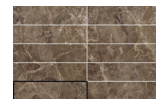

# IMPERIAL BROWN

120X280 / 48"X110"

## VARIACIÓN DE DISEÑO . GRAPHIC FACES

- IMPERIAL BROWN 3D HONED RECT 120X280/48"X110" V44/M
- IMPERIAL BROWN POL RECT 120X280/48"X110" L86/M

120X120 - 60X120 / 48"X48" - 24"X48"

- IMPERIAL BROWN HONED RECT 120X120/48"X48" L96/M
- IMPERIAL BROWN POL RECT 120X120/48"X48" L97/M

- IMPERIAL BROWN HONED RECT 60X120/24"X48" L77/M
- IMPERIAL BROWN POL RECT 60X120/24"X48" J89/M

15X15 - 6X25 / 6"X6" - 2,5"X10"

IMPERIAL BROWN 15X15/6"X6" L29/M

IMPERIAL BROWN 6X25/2,5"X10" R18/M