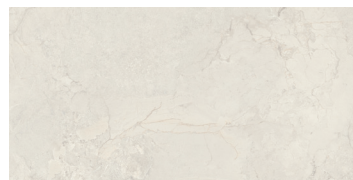

RU4 ALLOY PEARL MATT RECT
60X120/24"X48" J53/M

RU5 C3 R11 ANTI-SLIP ALLOY PEARL MATT RECT
60X120/24"X48" L90/M