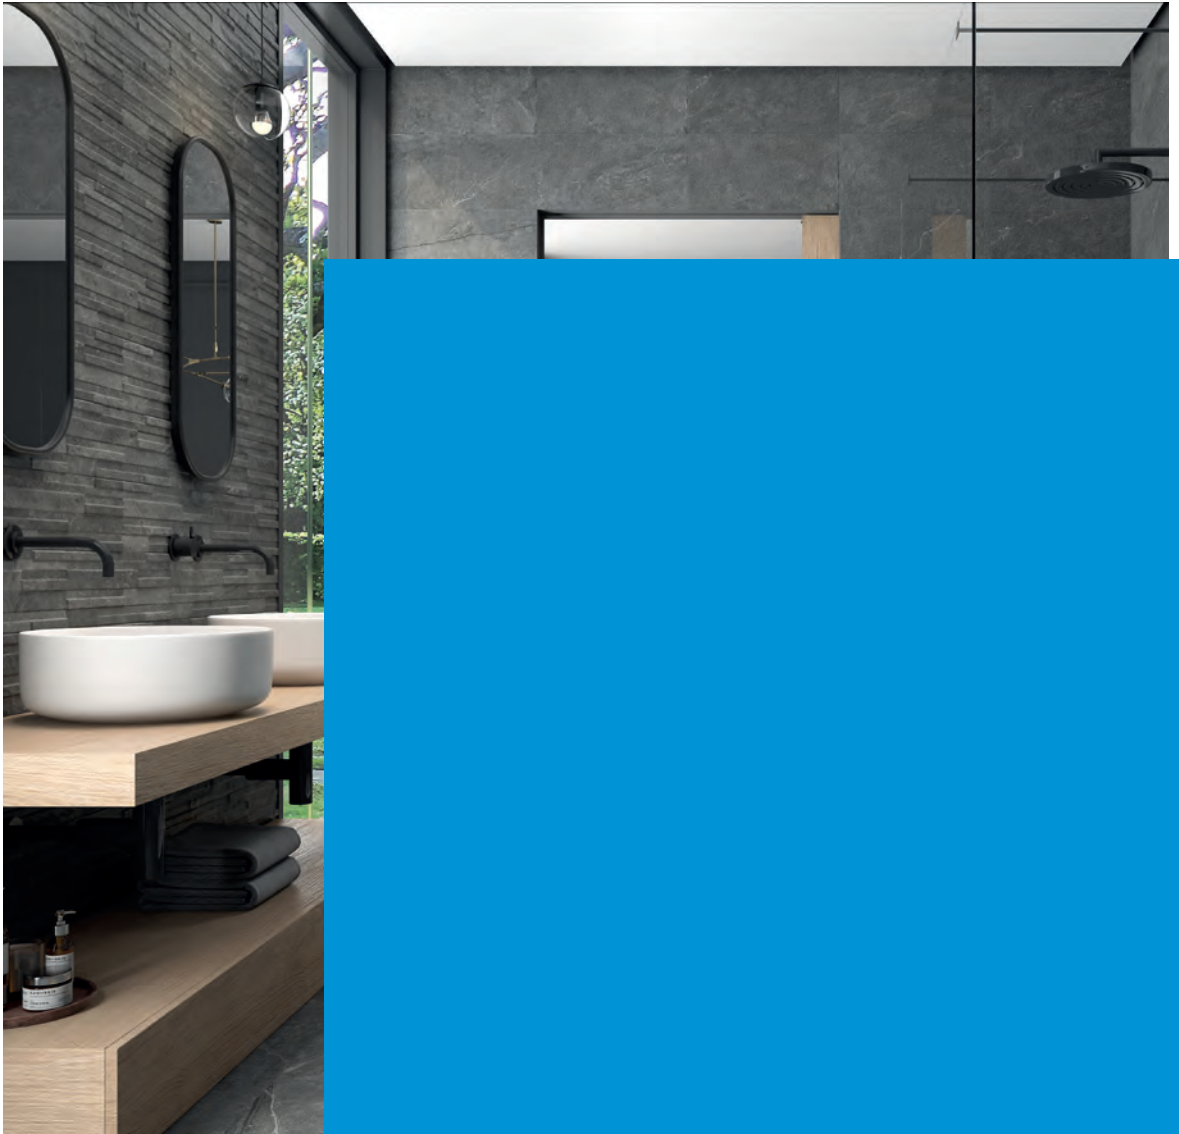

Colorker®

Loading Address / Expediciones
Partida dels Plans s/n
12592 Chilches - Castellón - Spain

Offices / Oficinas
Ctra. de Alcora, Km 21,3
12110 Alcora - Castellón - Spain

T. +34 964 36 16 16
info@colorker.com
colorker.com