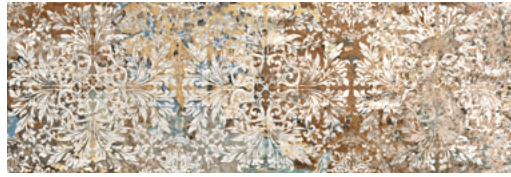

Carpet Vestige
25,1x75,6 - 9,9"x29,76"

G-550