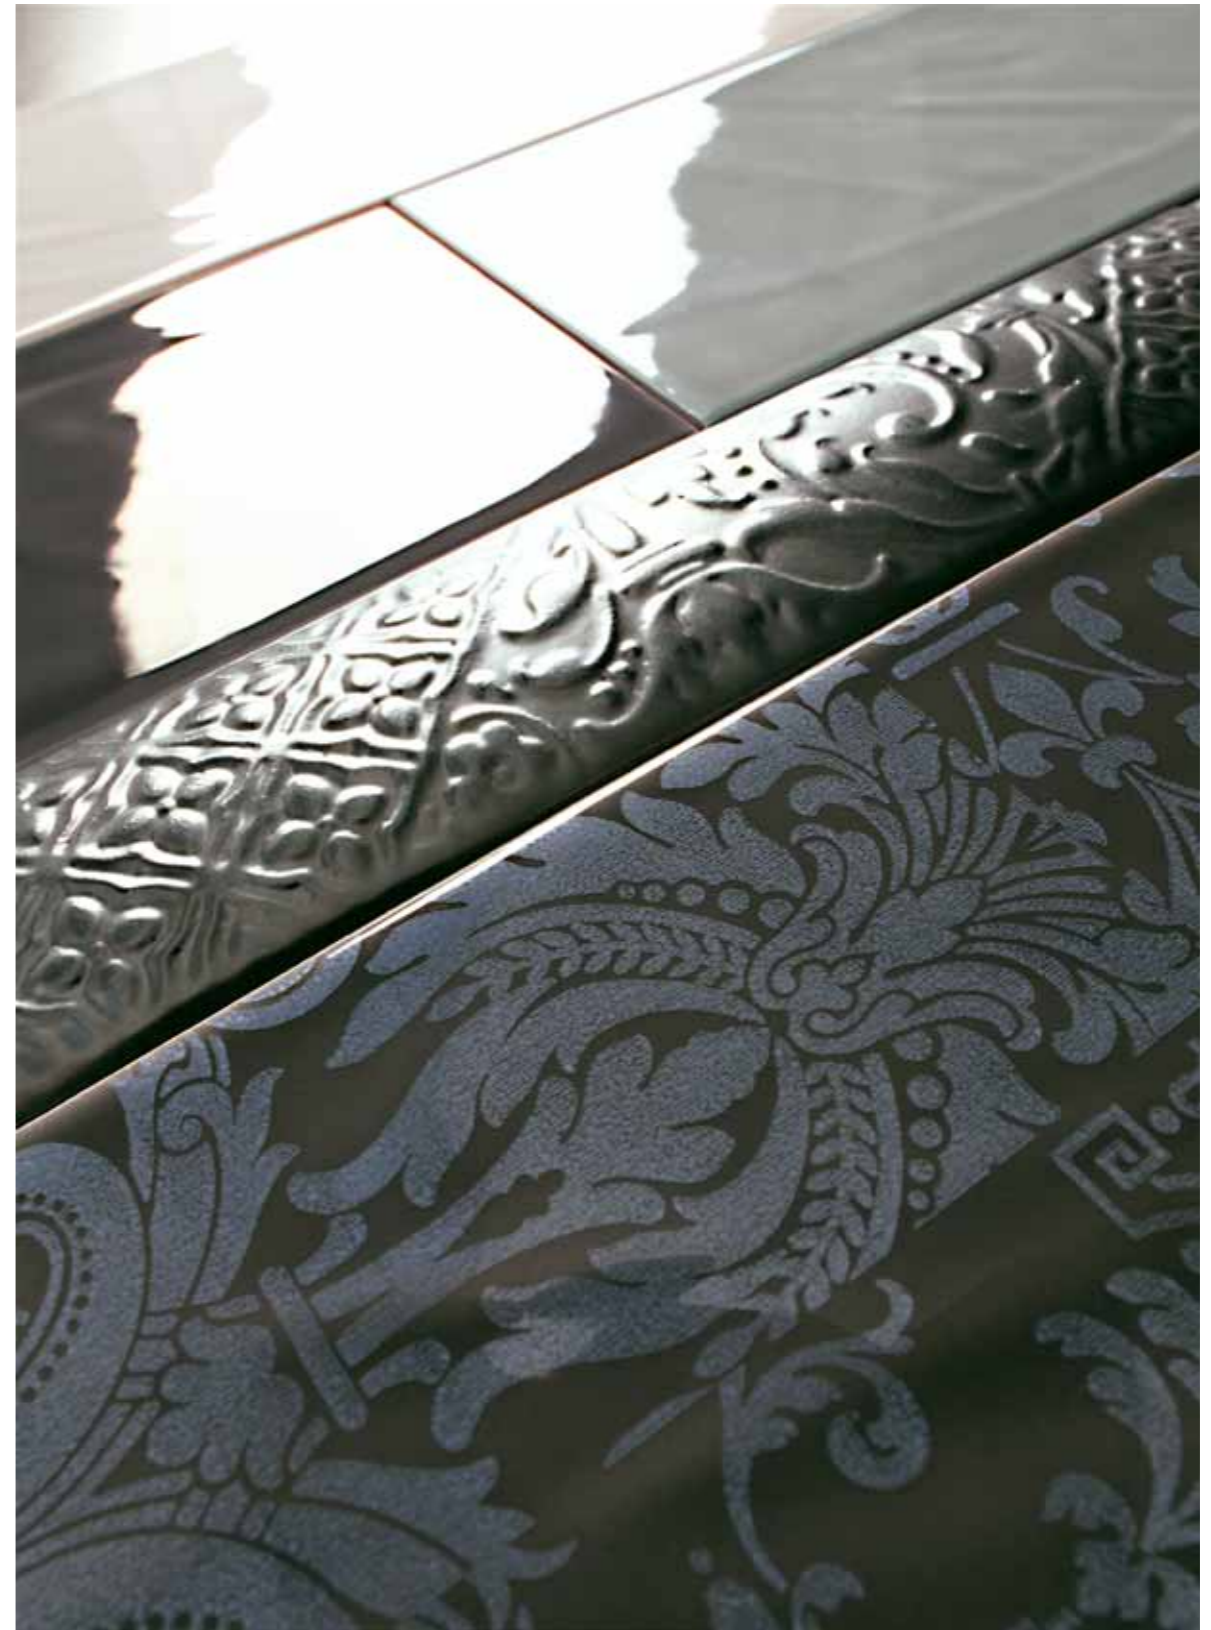

Moma Kromo
Moma Kromo B
NS 1 - NS 70 - NS 18