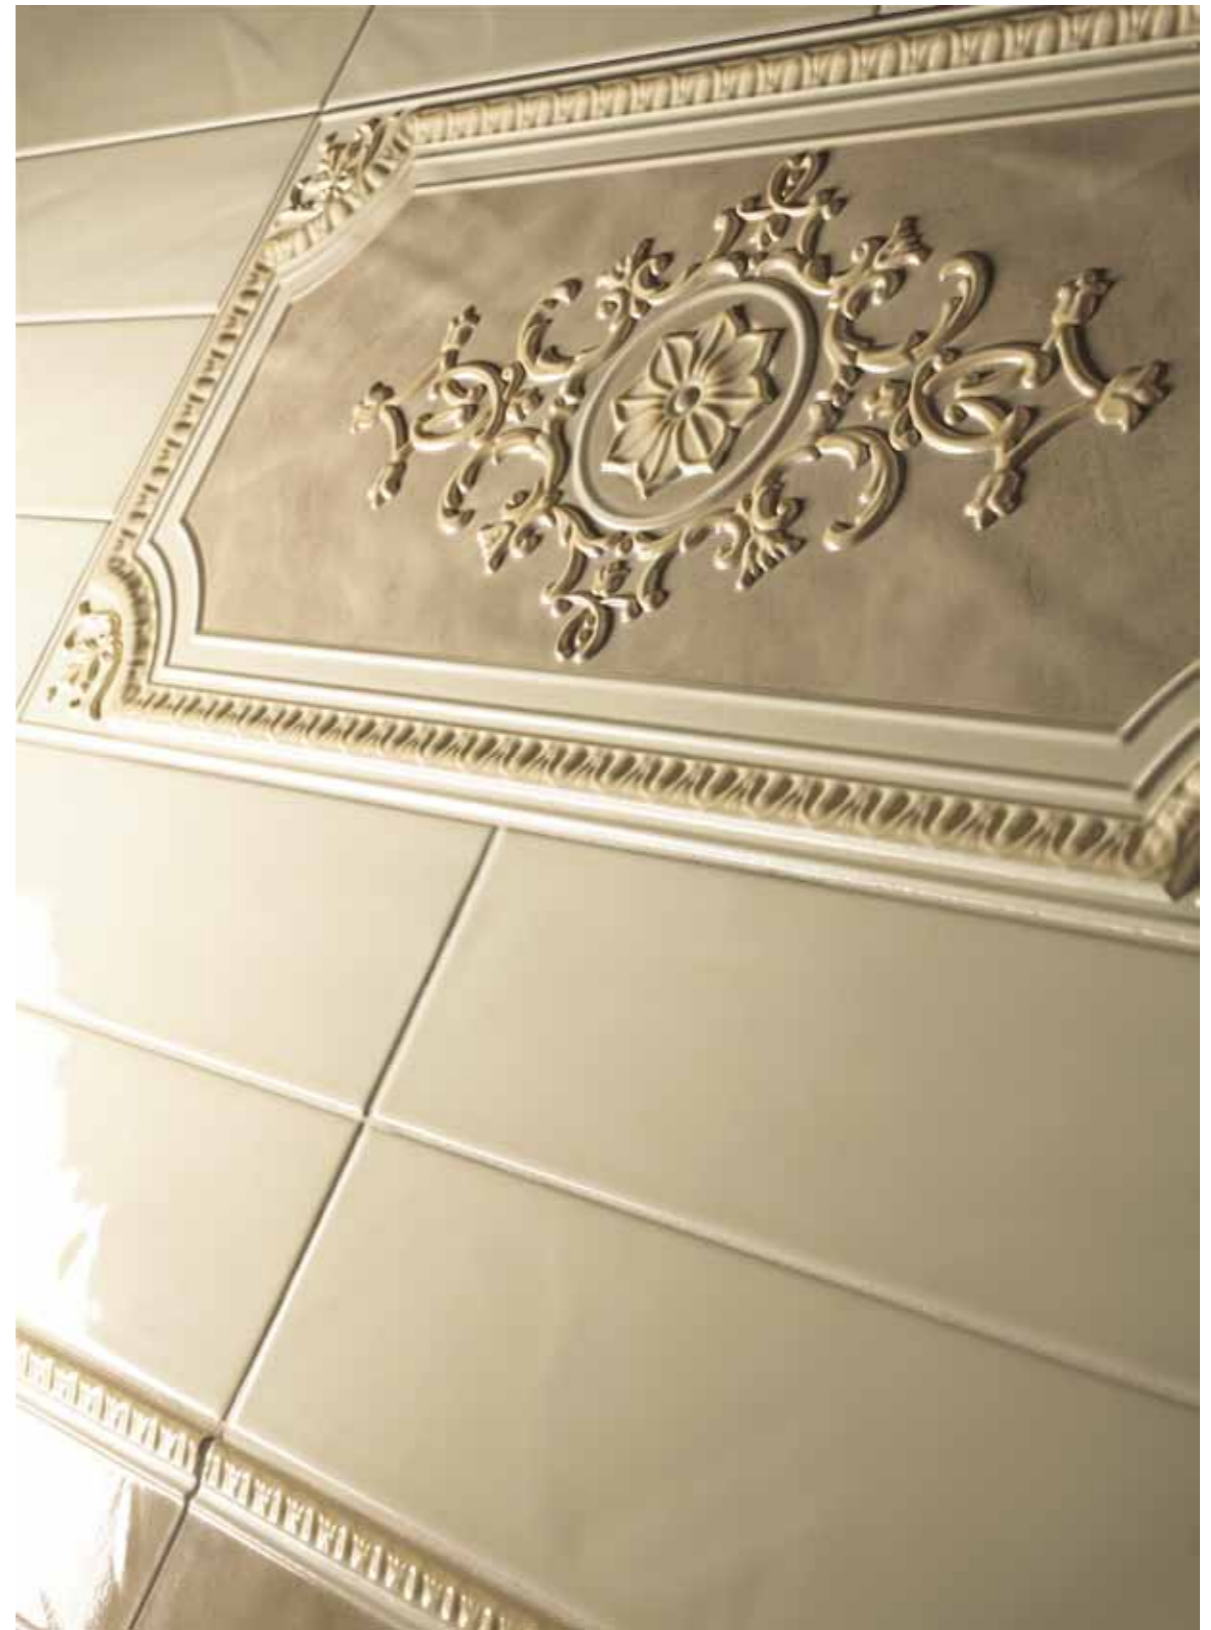

NS 22
Archistar Noce G
Archistar Noce B