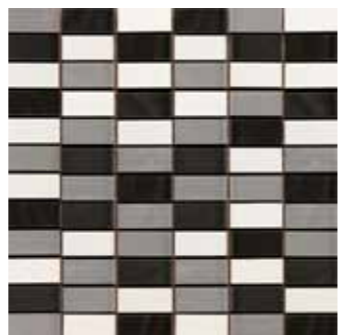

Mojito Milk
10,7x32 4²/₈"x12⁵/₈"
021

- 2 soggetti in sequenza
- 2 different designs in sequence
- 2 Motive in Reihenfolge
- 2 sujets en séquence

Steel
0,5x32,1 2²/₈"x12⁵/₈"
032

Mojito Cream
10,7x32 4²/₈"x12⁵/₈"
021

- 2 soggetti in sequenza
- 2 different designs in sequence
- 2 Motive in Reihenfolge
- 2 sujets en séquence

Mosaico Kromo
32x32 12⁵/₈"x12⁵/₈"
076