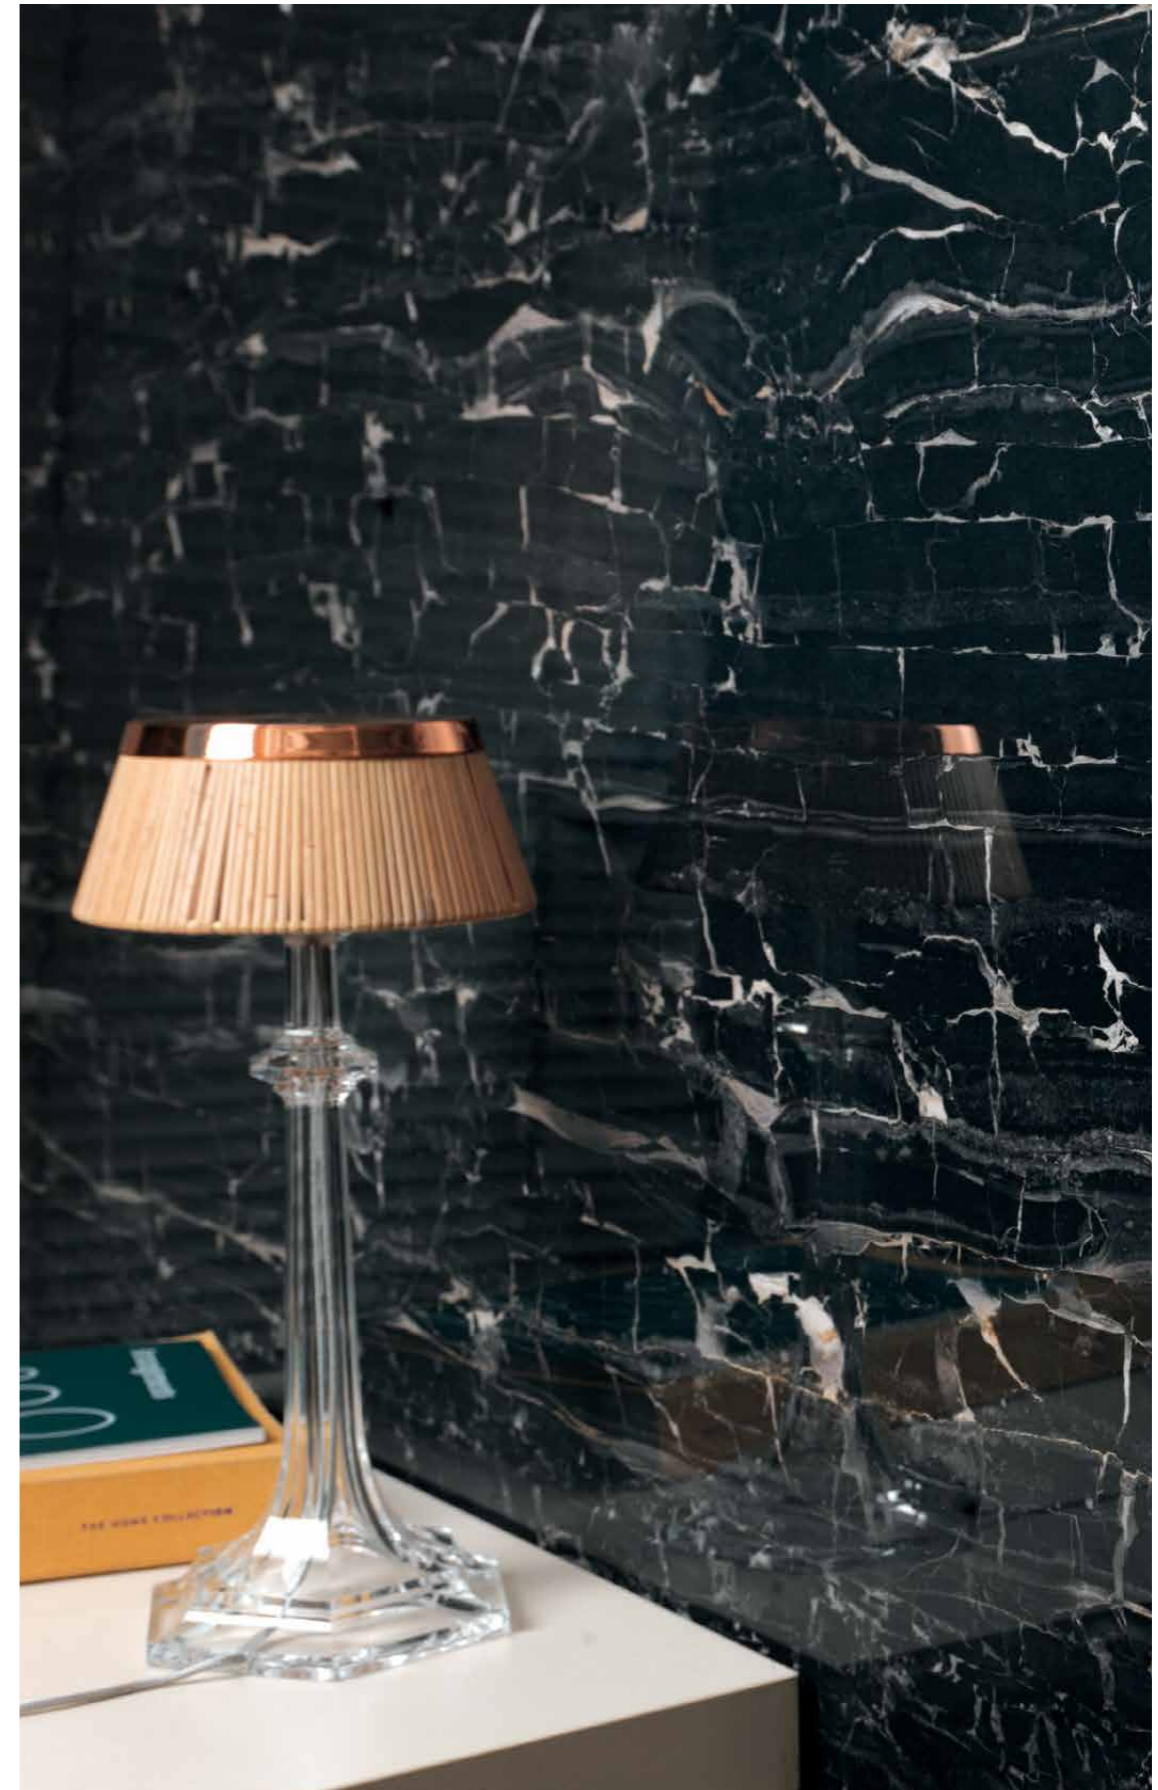

Miroir Lappato 60x120