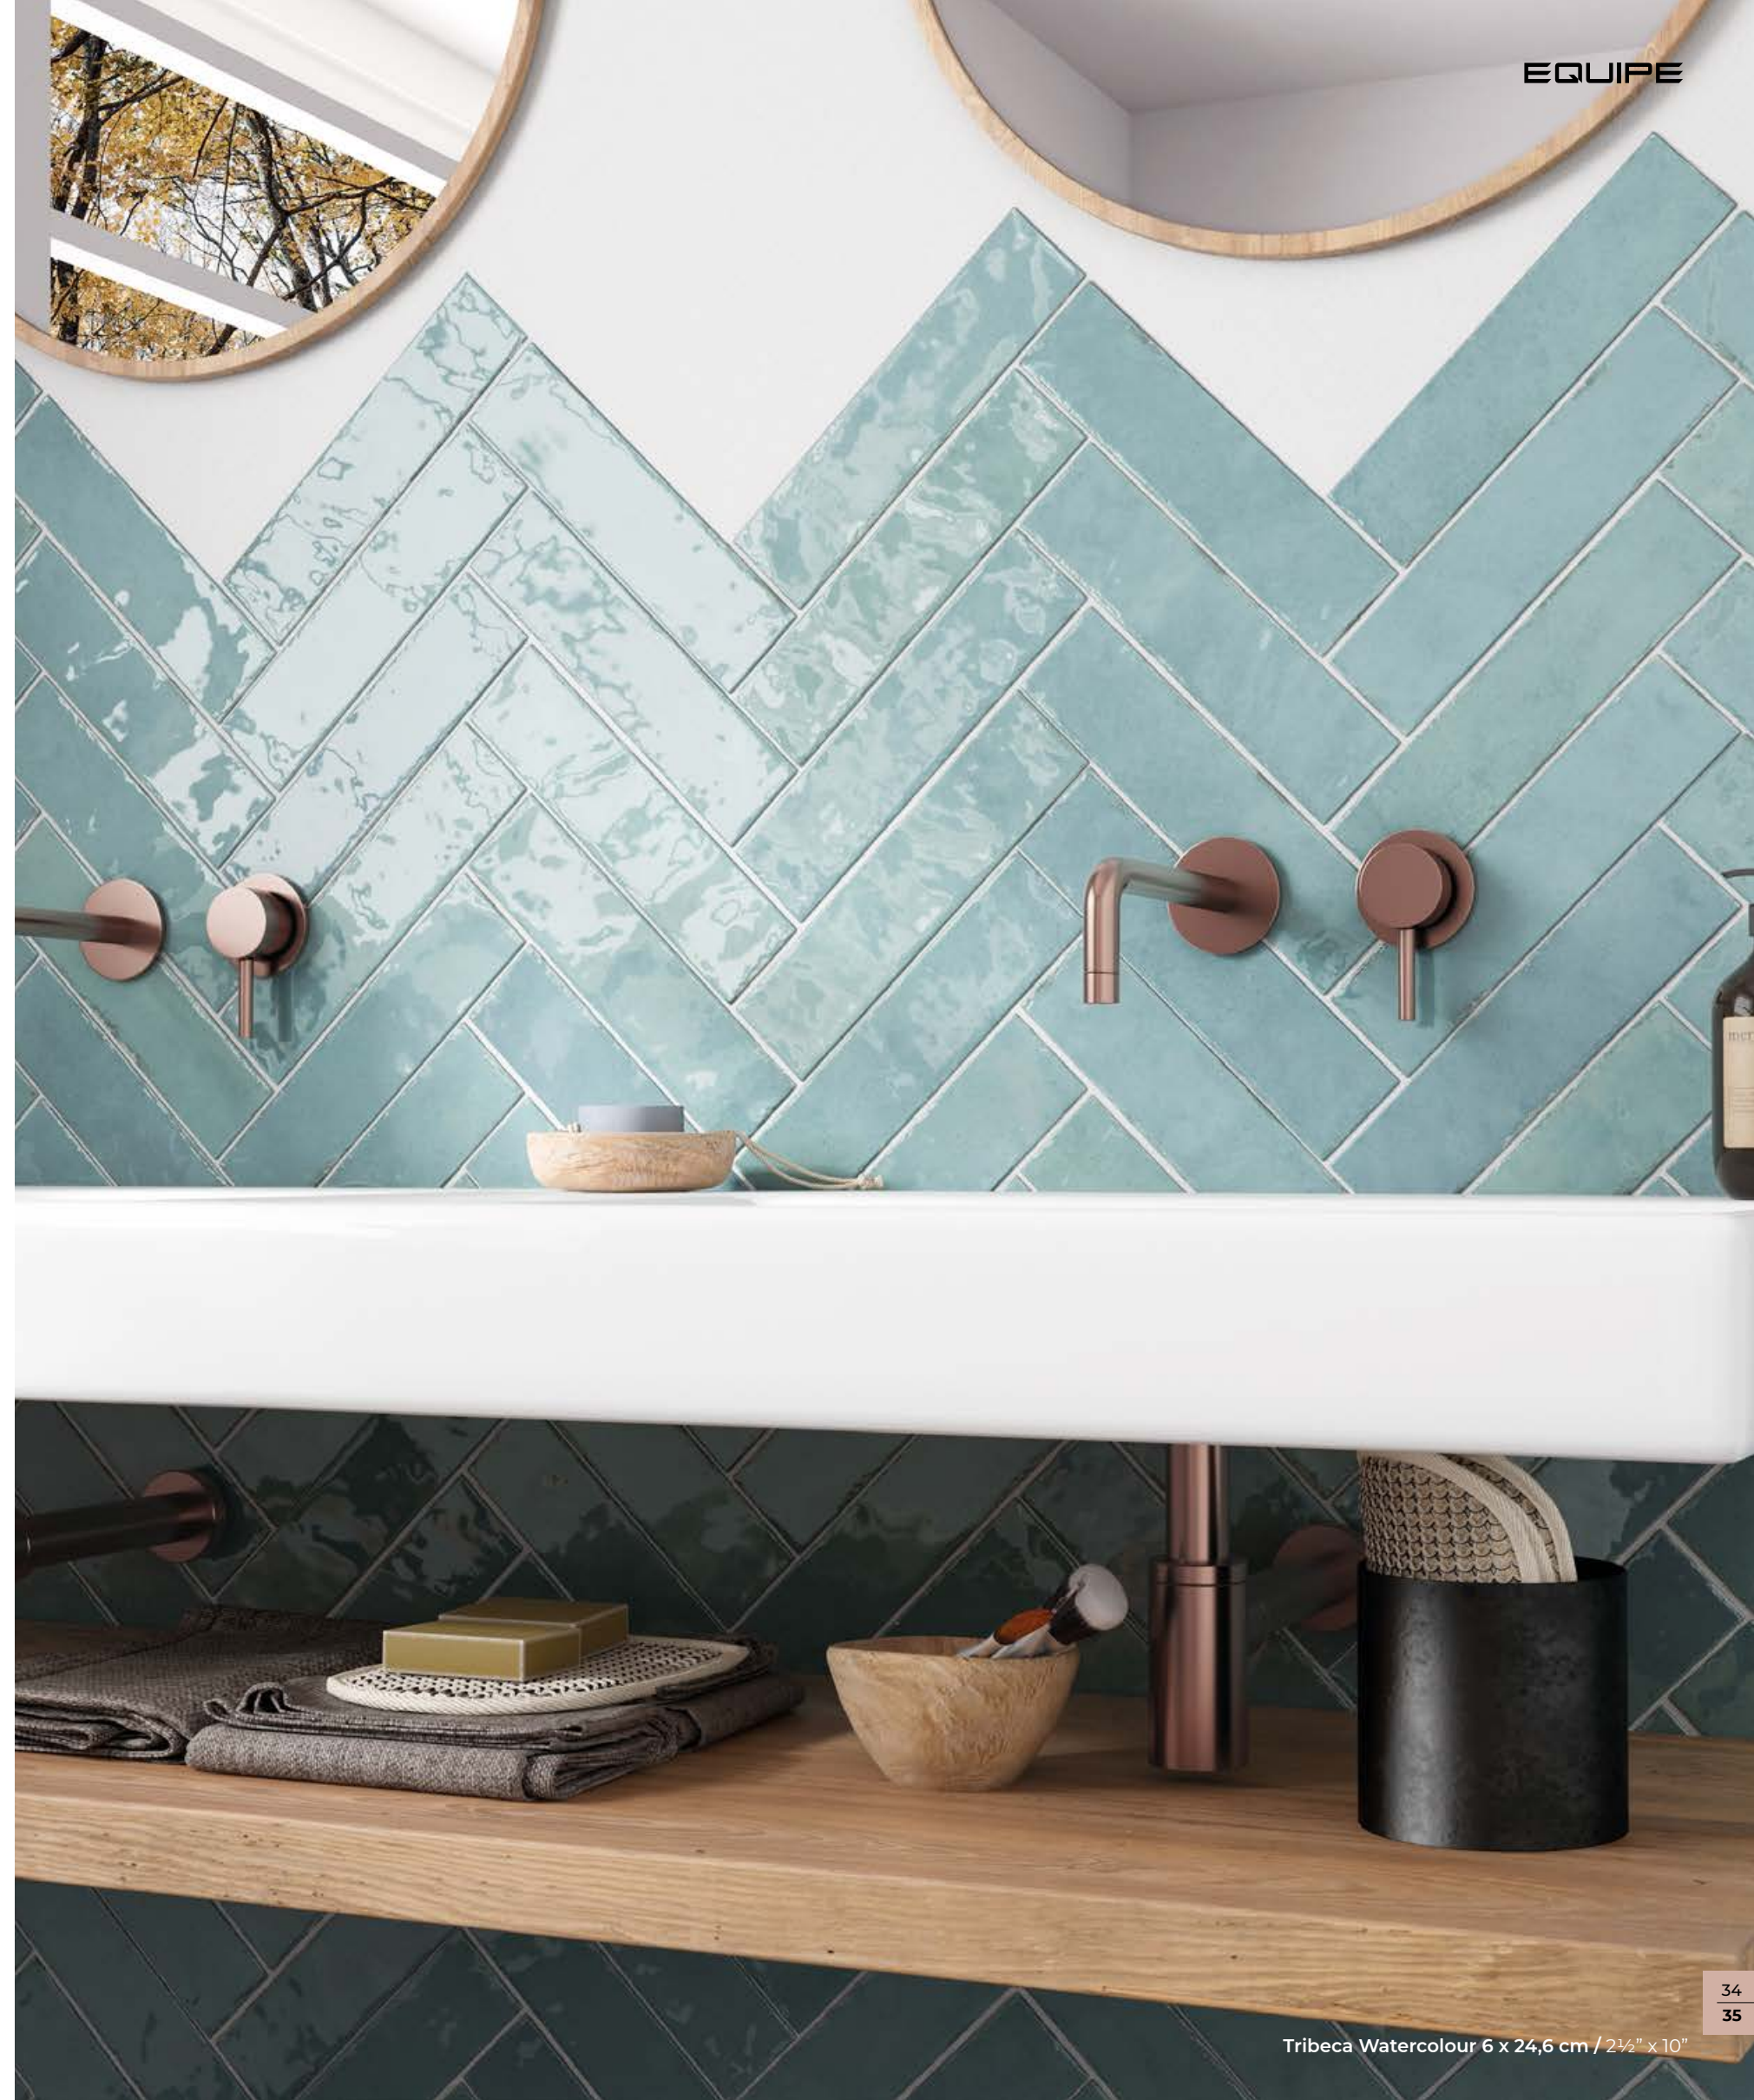

Tribeca Tea Rose 6 x 24,6 cm / 2½" x 10"

Tribeca Pollen 6 x 24,6 cm / 2½" x 10" Jolly Pollen 1,2 x 20 cm / 1" x 8"  
 Art Nouveau Bone 20 x 20 cm / 8" x 8"

Tribeca Watercolour 6 x 24,6 cm / 2½" x 10"

Tribeca Gypsum White, Watercolour 6 x 24,6 cm / 2½" x 10"  
Stromboli White Plume 9,2 x 36,8 cm / 3½" x 14½"

Tribeca Grey Whisper 6 x 24,6 cm / 2½" x 10"

Tribeca Blue Note 6 x 24,6 cm / 2 1/2" x 10" Jolly Blue Note 1,2 x 20 cm / 1" x 8"  
 Art Nouveau Bone 20 x 20 cm / 8" x 8"

Tribeca Sage Green 6 x 24,6 cm / 2 1/2" x 10"  
 Kromatika Grey 11,6 x 10,1 cm / 4 1/2" x 4"