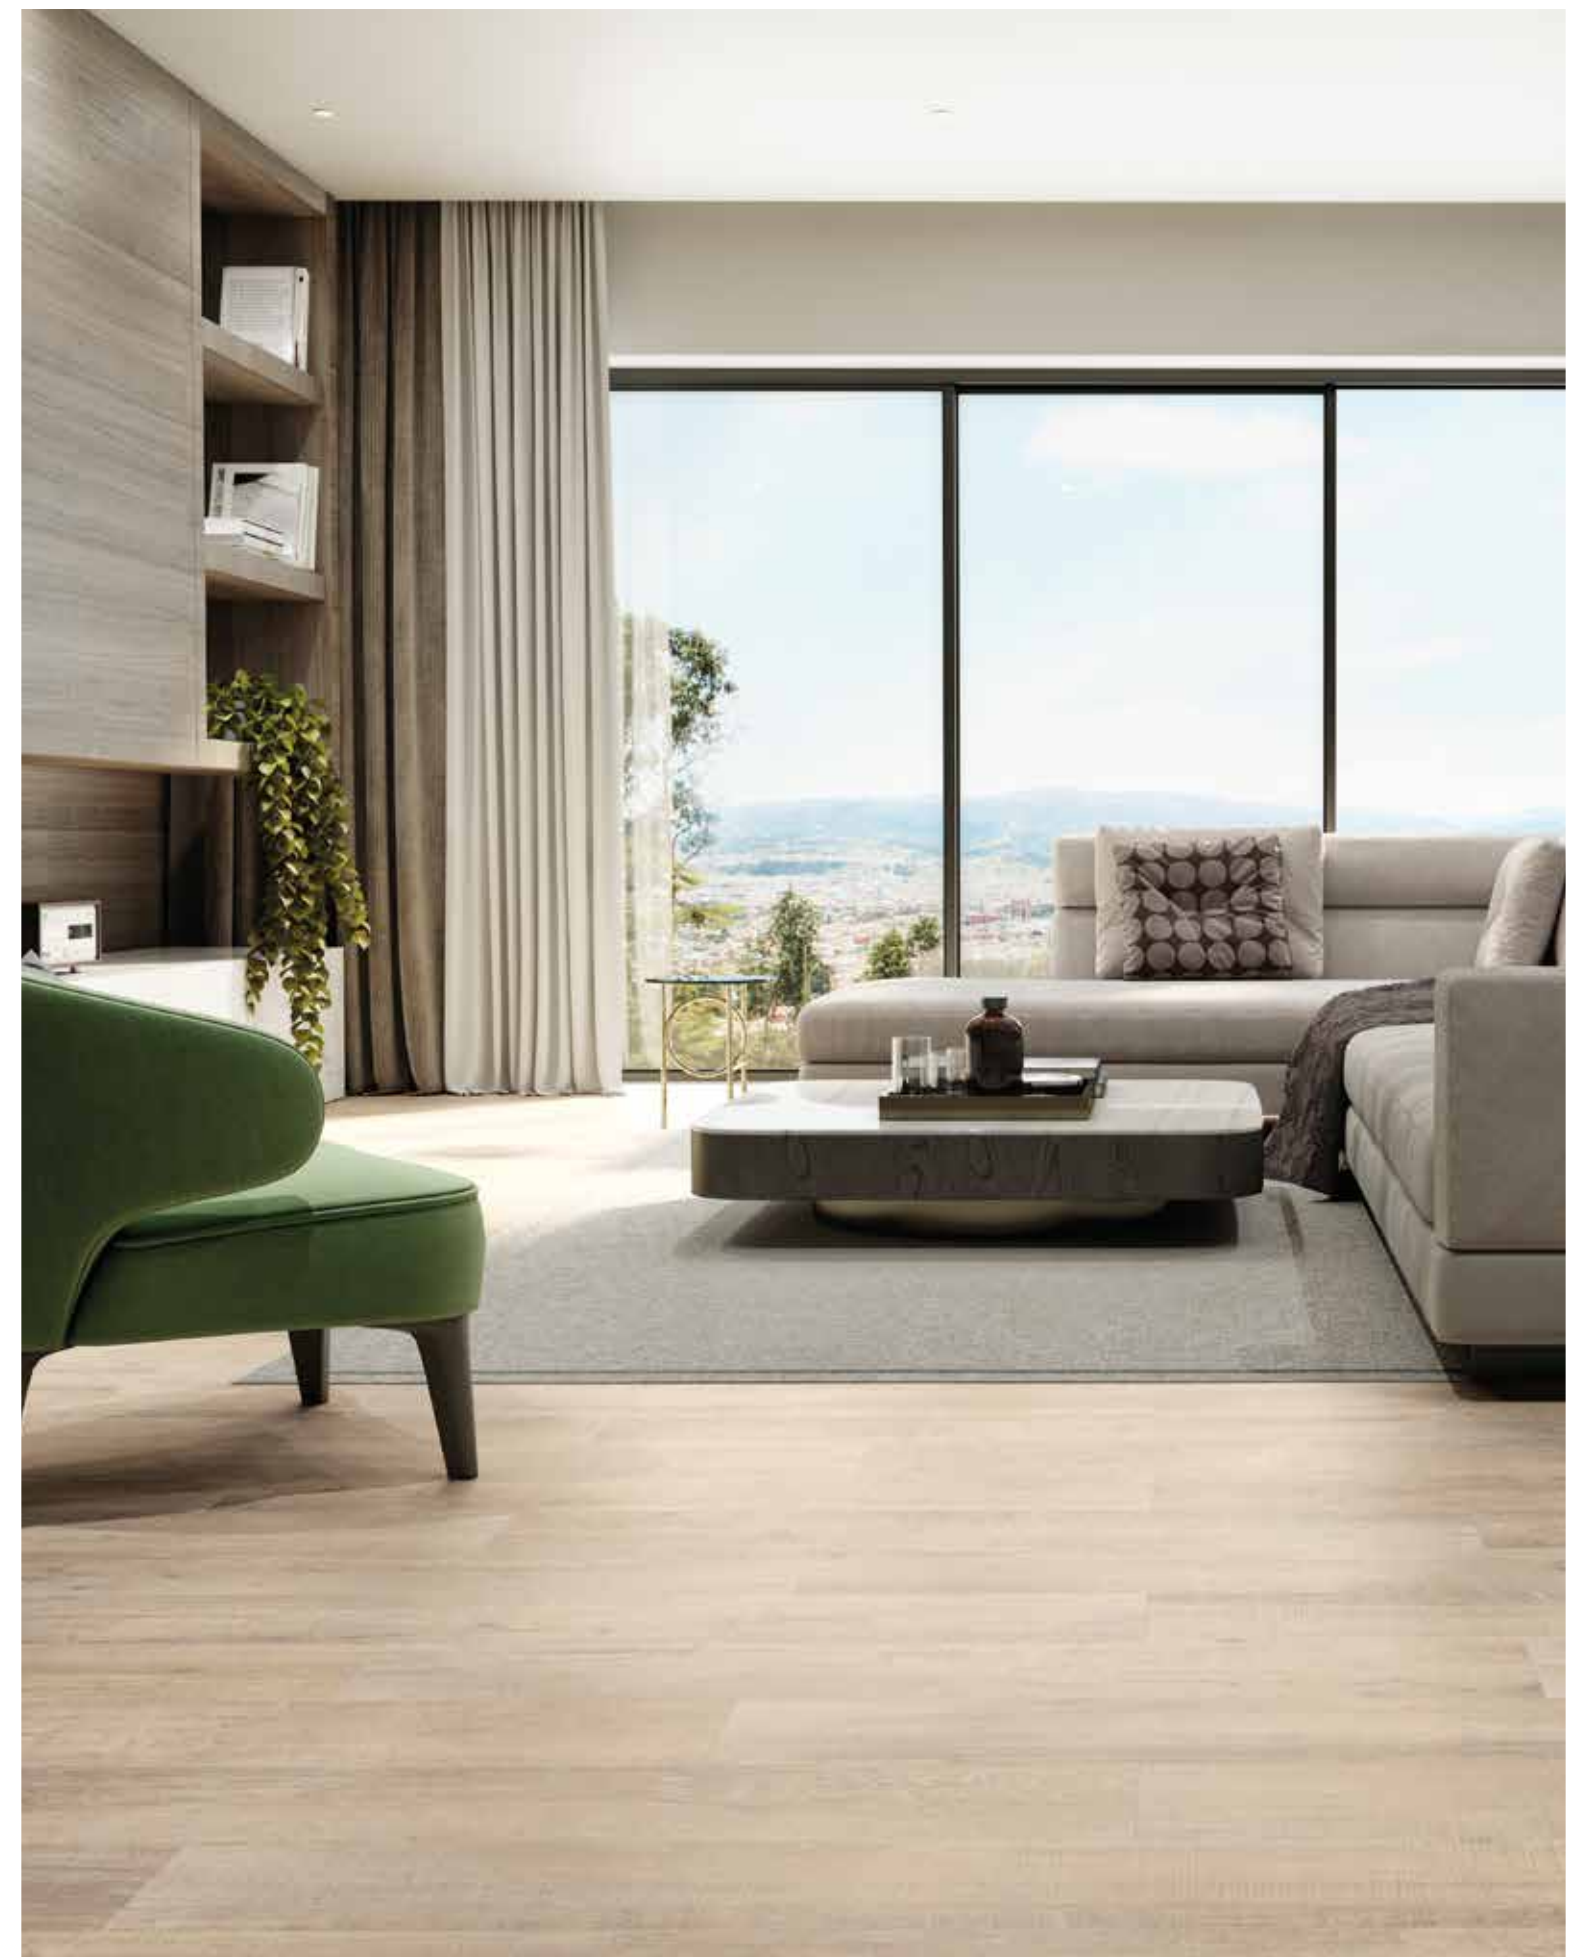

Also Available in 30x120 cm. 20mm Thickness

Available Sizes	Pz/bx	Sqm/bx	Kg/bx	Bx/Pallet	Sqm/Pallet	Kg/Pallet	Thickness
8x33 cm_3,1"x13"	48pz	1,26	19,09	48	60,48	916	RT
8x40 cm_3,1"x15,7"	30pz	0,96	17,50	65bx	62,40	1.087	RT
8x44,2 cm_3,1"x17,4"	24pz	0,85	15,80	64bx	54,40	1.011	RT
10x60 cm_3,9"x23,6"	17pz	1,02	21,70	56bx	57,12	1.215	RT
15x90 cm_5,9"x35,4"	8pz	1,08	22,80	50bx	64,80	1.397	RT
20x120 cm_7,9"x47,2"	6pz	1,44	37,47	44bx	64,80	1.397	RT
30x120 cm_11,8"x47,2"	2pz	0,72	37,16	30bx	21,60	1.114	20mm

Norway Nature 20x120cm_7,9"x47,2"