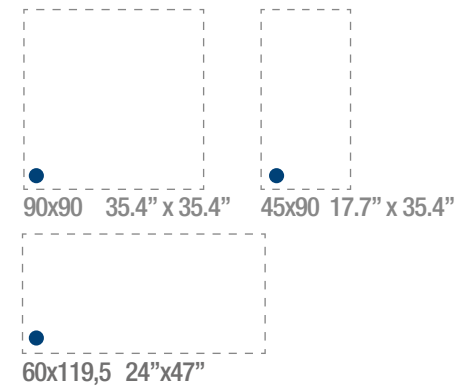

PLATINUM
REFLECTIONS

Pareti / Walls: Mood White 45x90 - Kenzia White 45x90
Pavimento / Floor: Mood Iron 90x90

FLOORS & WALLS

90x90
45x90
60x120

Gres porcellanato
Porcelain stoneware

● --- naturale rettificato
natural rectified