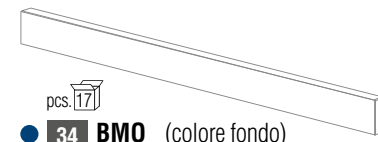

● 34 BMO_ (colore fondo)
battiscopa nat. 10x90