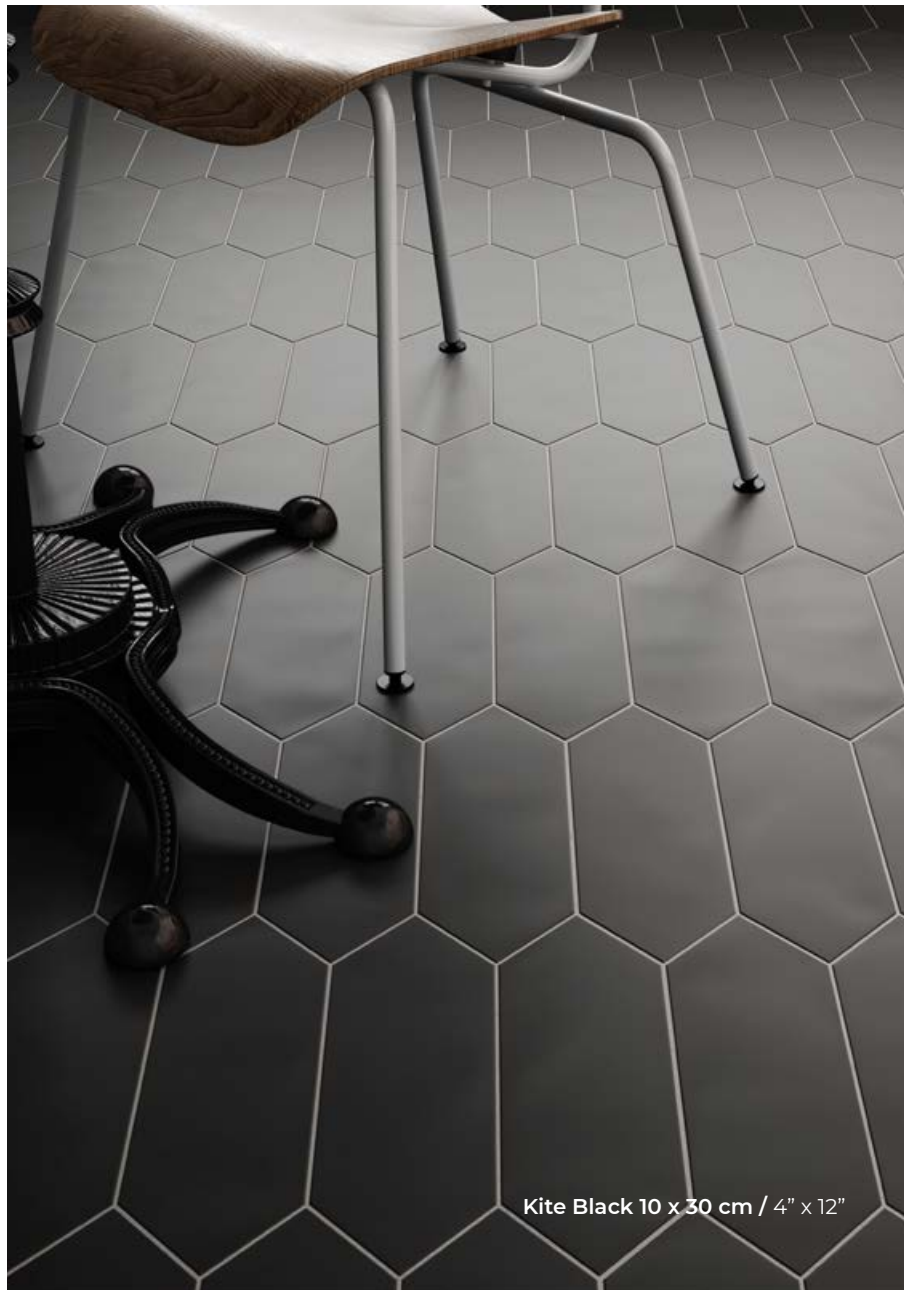

white

light grey

dark grey

black

Kite White, Light Grey, Dark Grey 10 x 30 cm / 4" x 12"

Kite Black 10 x 30 cm / 4" x 12"

Kite Black 10 x 30 cm / 4" x 12"

**Embalaje / Packing / Verpackung / Emballage**