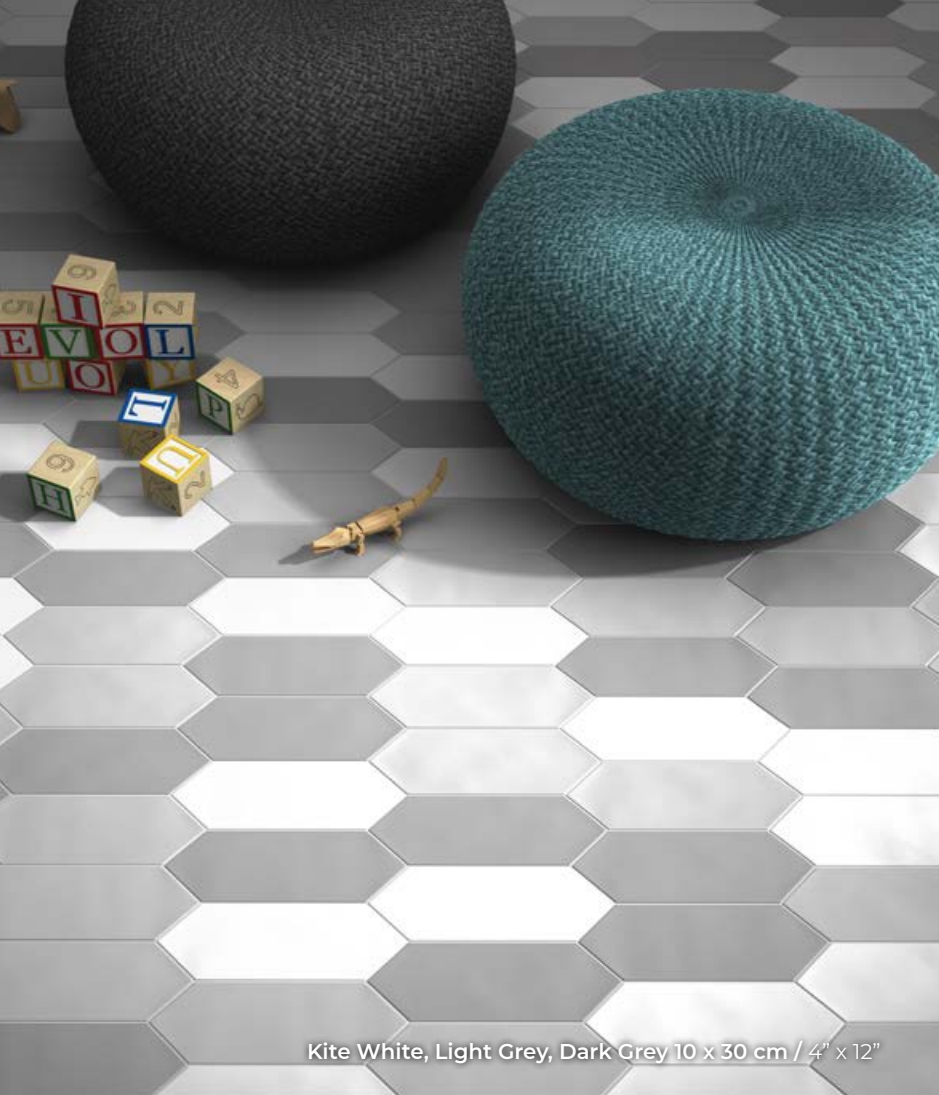

### Formatos

Sizes / Formate / Formats

10 x 30 cm  
4" x 12"

White	22986 EQ-5
Light Grey	22988 EQ-5
Dark Grey	22989 EQ-5
Black	22987 EQ-5

white

light grey

dark grey

black

white

light grey

dark grey

black

Kite White, Light Grey, Dark Grey 10 x 30 cm / 4" x 12"

Kite Black 10 x 30 cm / 4" x 12"

Kite Black 10 x 30 cm / 4" x 12"

**Embalaje / Packing / Verpackung / Emballage**