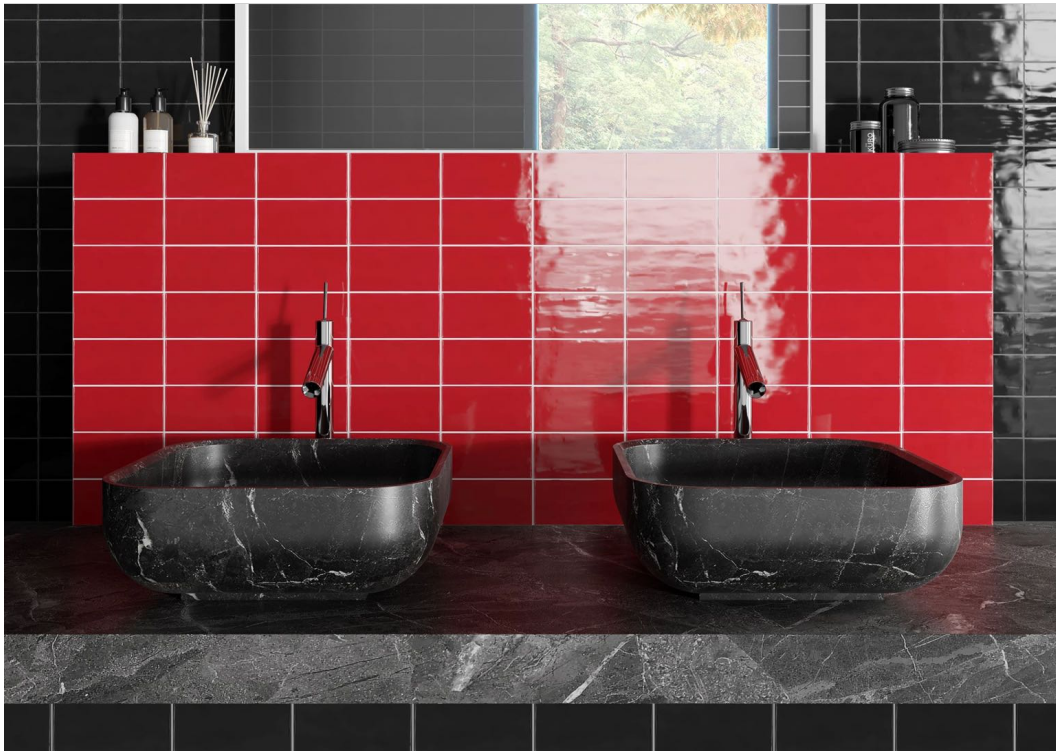

**LATTE MILANO BRILLO 7.5X15**  
Red Body Tile | 7.5x15 (3"x6") | B33

ROOM SCENES

Size	Product type	BOX			PALLET		
		pcs	m <sup>2</sup>	kg	boxes	m <sup>2</sup>	kg
7.5x15 (3"x6")	Bases	60	0.68	8.91	96	64.8	856