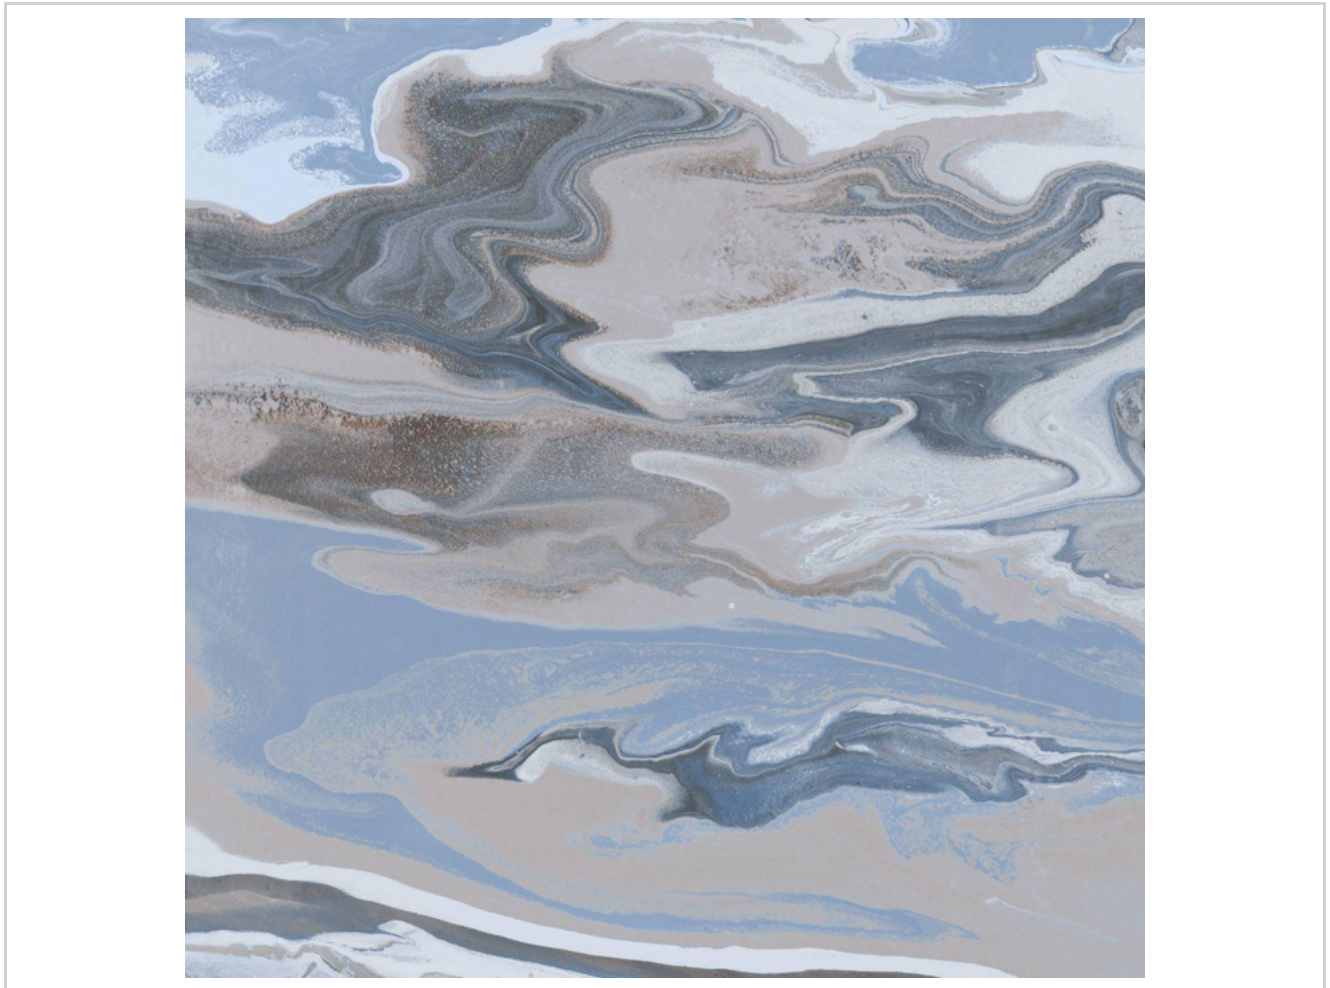

Date: 02/15/2021 12:56 p.m.

Ebru | **Ebru Blue** | 66x66

OTHER IMAGES

Ebru Blue

TECHNICAL DATA

PRODUCT: Ebru Blue
SERIES: Ebru
SIZE: 66x66
CATEGORIA: Bases
BODY TYPE: PORCELAIN
LOOKS: Marble
COLOR: Cold
FINISH: Matt
USE: Pavimento/Revestimiento