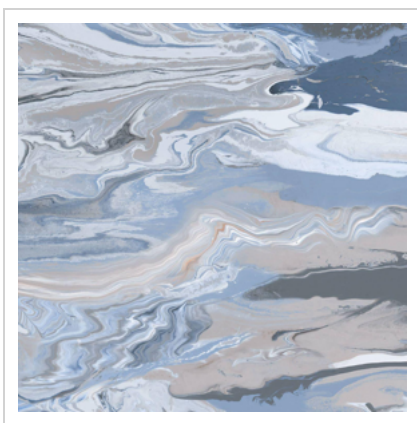

Date: 02/15/2021 12:56 p.m.

Ebru | **Ebru Blue** | 66x66

OTHER IMAGES

Ebru Blue

TECHNICAL DATA

PRODUCT: Ebru Blue
SERIES: Ebru
SIZE: 66x66
CATEGORIA: Bases
BODY TYPE: PORCELAIN
LOOKS: Marble
COLOR: Cold
FINISH: Matt
USE: Pavimento/Revestimiento