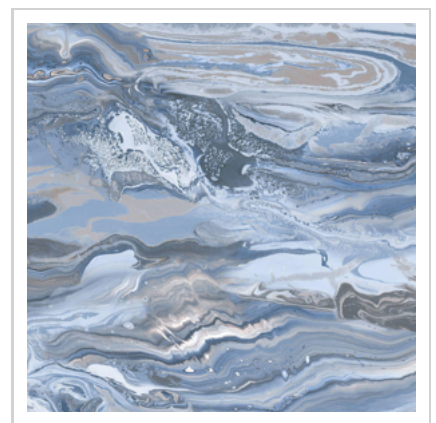

Date: 02/15/2021 12:56 p.m.

Ebru | **Ebru Blue** | 66x66

OTHER IMAGES

Ebru Blue

TECHNICAL DATA

PRODUCT: Ebru Blue
SERIES: Ebru
SIZE: 66x66
CATEGORIA: Bases
BODY TYPE: PORCELAIN
LOOKS: Marble
COLOR: Cold
FINISH: Matt
USE: Pavimento/Revestimiento