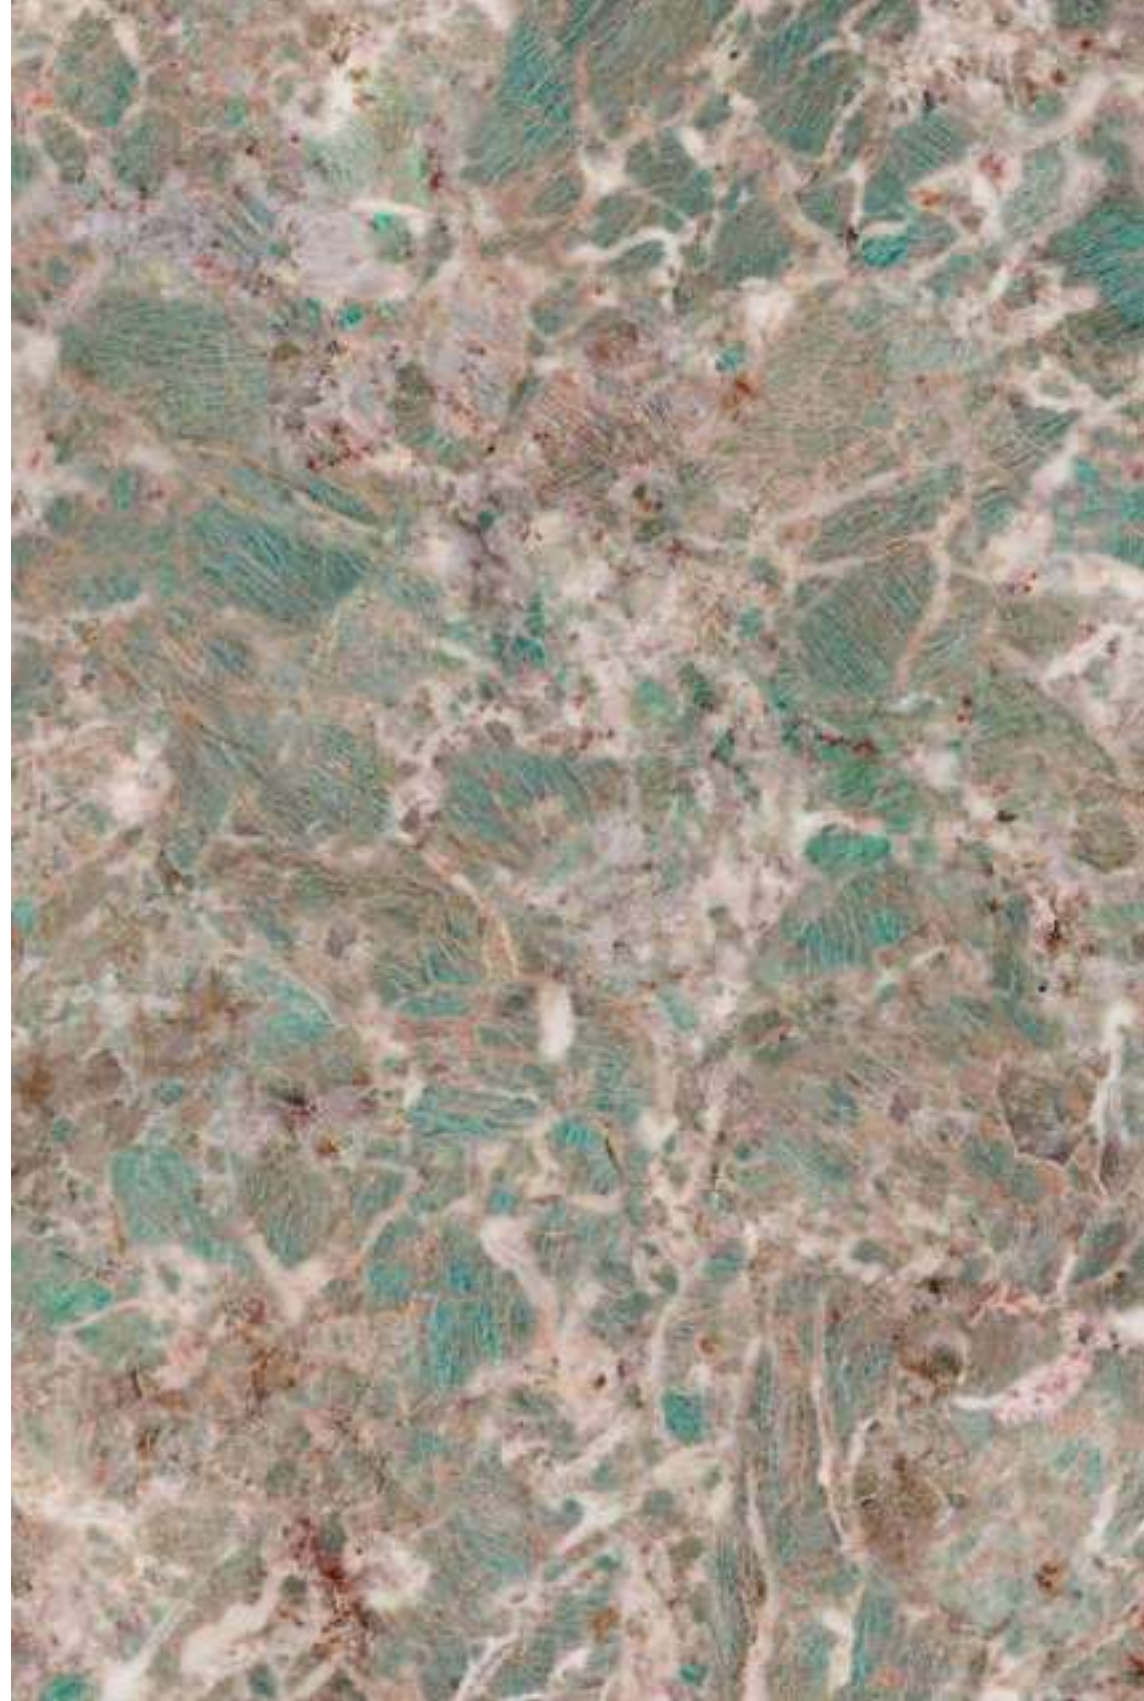

AMAZZONITE RECT. 60X120 / AMAZZONITE RECT. 120X120 / WORK B TAUPE RECT. 60X120

DEDALUS

DEDALUS POL RECT.
60X120 / 24"X48" P34/M

DEDALUS POL RECT.
120X120 / 24"X48" P52/M

Dedalus transmits a strong sense of depth, contact with nature and character. This wonderful material makes any place where it is used shine like a jewel, while creating a warm and intimate atmosphere.