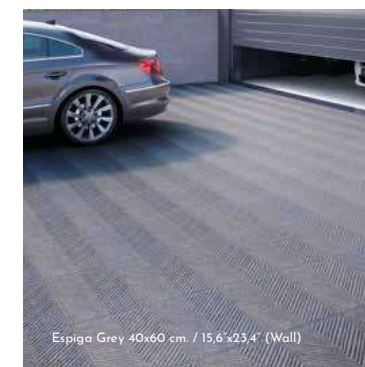

Espiga Grey 40x60 cm. / 15,6"x23,4" (Wall)