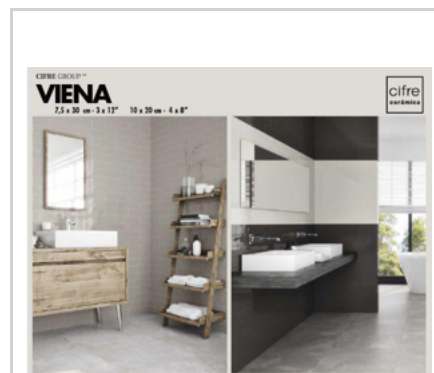

GRIS

GRANITE

IVORY

MIST

PEARL

ANTHRAZITA