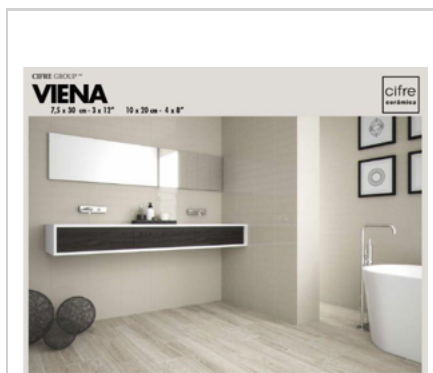

QUARTER ROUND VIENA VISON | 1.5x30 (0.6"x12")
SP.2008 | Wall | White body tiles

PHOTO GALLERY

BOARDS

GRIS

GRANITE

PANEL CUNA VIENA 7,5X30_02

IVORY

MIST