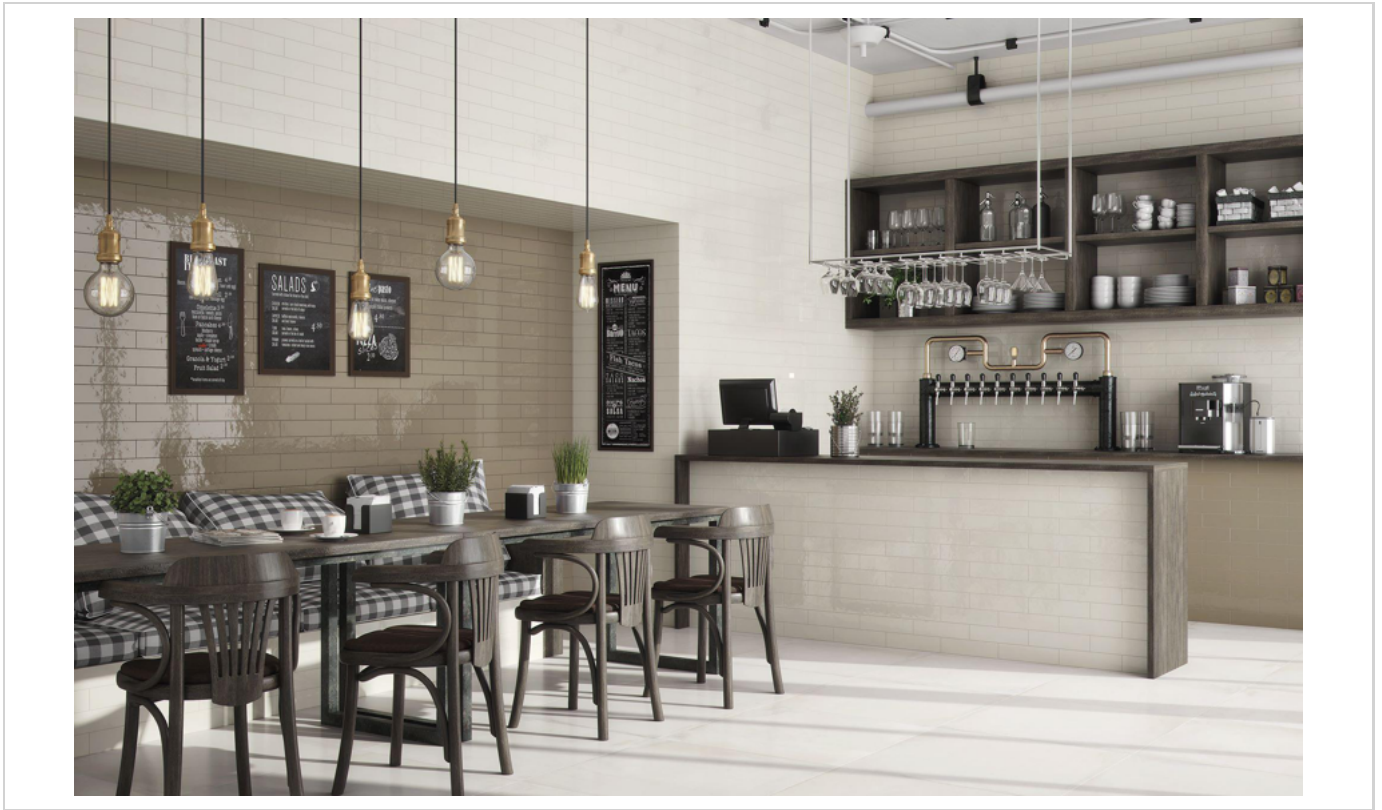

QUARTER ROUND VIENA VISON | 1.5x30 (0.6"x12")
SP.2008 | Wall | White body tiles

PHOTO GALLERY

BOARDS

GRIS

GRANITE

PANEL CUNA VIENA 7,5X30_02

IVORY

MIST