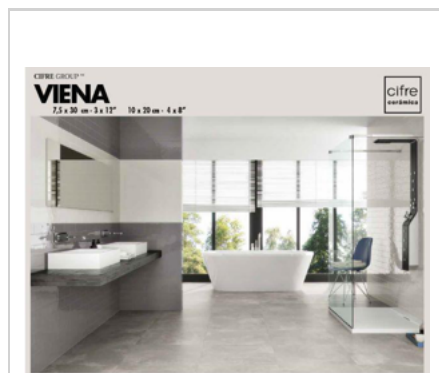

QUARTER ROUND VIENA VISON | 1.5x30 (0.6"x12")
SP.2008 | Wall | White body tiles

PHOTO GALLERY

BOARDS

GRIS

GRANITE

PANEL CUNA VIENA 7,5X30_02

IVORY

MIST