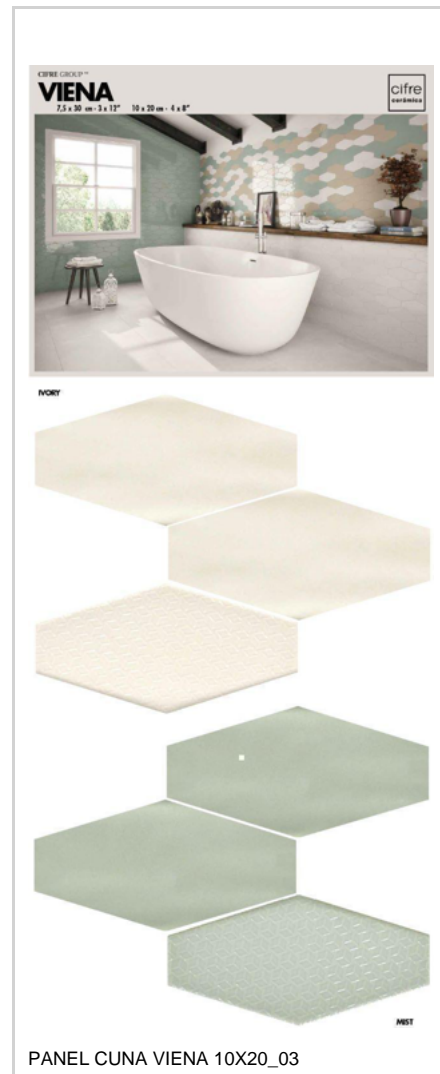

DECOR VIENA VISON | 10x20 (4"x8")
G.37 | Wall | White body tiles

VIENA VISON | 10x20 (4"x8")
G.36 | Wall | White body tiles

TRIM VIENA VISON | 7.5x30 (3"x12")
SP.2012 | Wall | White body tiles

MOLDURA VIENA VISON | 5x30 ()
SP.2016 | Wall | White body tiles

QUARTER ROUND VIENA VISON | 1.5x30 (0.6"x12")
SP.2008 | Wall | White body tiles

PHOTO GALLERY

BOARDS

GRIS

GRANITE

PANEL CUNA VIENA 7,5X30_02

IVORY

MIST