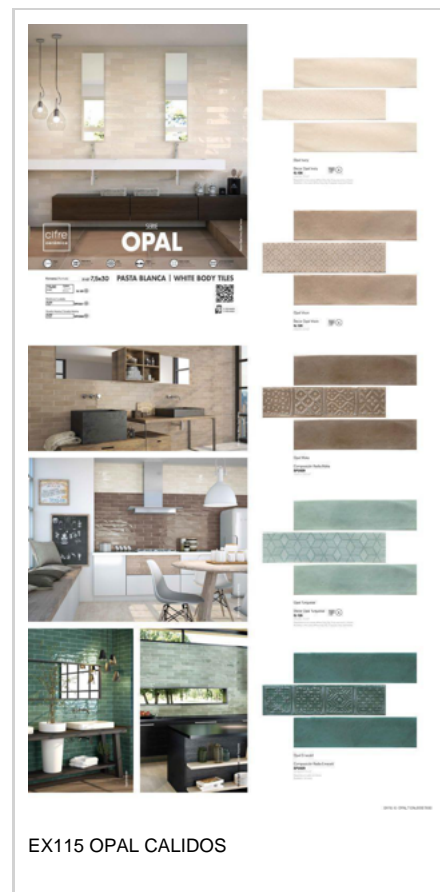

PANEL CUNA OPAL 07

OPAL SKY
7,5 x 30 cm - 3" x 12"

PANEL CUNA OPAL 08

OPAL MARINE
7,5 x 30 cm - 3" x 12"

PANEL CUNA OPAL 09

The image displays a product catalog for 'OPAL FRIOS' tiles. On the left, there are four photographs showing the tiles installed in various interior settings: a kitchen backsplash, a bathroom wall, a dining area, and a living room. The top-left photo includes the text 'OPAL' and 'PASTA BLANCA | WHITE BODY TILES'. Below the photos is a grid of 18 swatches, each representing a different color or pattern. The swatches are arranged in three columns and six rows. The first column shows solid colors: light beige, medium beige, dark beige, light blue, medium blue, and dark blue. The second column shows patterns: a light blue geometric pattern, a dark blue geometric pattern, a light grey geometric pattern, a dark grey geometric pattern, a light grey geometric pattern, and a dark grey geometric pattern. The third column shows solid colors: light grey, medium grey, dark grey, light black, medium black, and dark black. Each swatch has a small 'OPAL' logo and some technical specifications written below it.

EX116 OPAL FRIOS

DISPLAYS

BOX BRICK&MORE; SERIE OPAL

CUNA OPAL

POOLSHARE 15P+2P

EXPOSITOR APOLO 24P

EXPOSITOR APOLO 24p luz

EXPOSITOR MALAGA 24