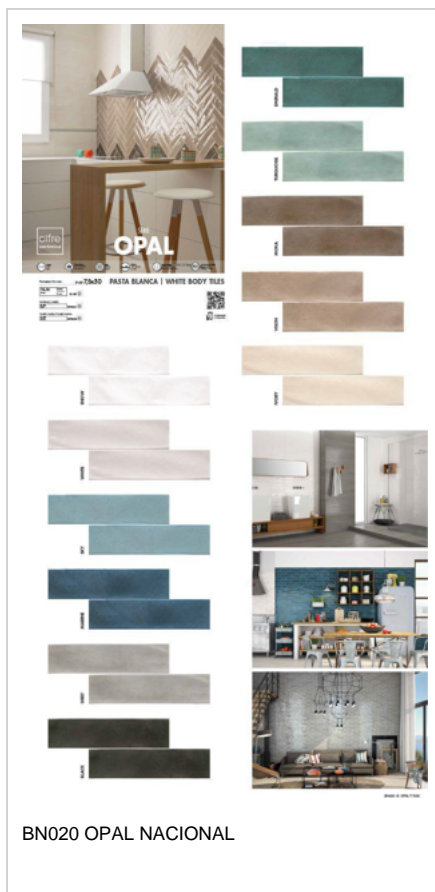

PANEL CUNA OPAL 07

OPAL SKY
7,5 x 30 cm - 3" x 12"

PANEL CUNA OPAL 08

OPAL MARINE
7,5 x 30 cm - 3" x 12"

PANEL CUNA OPAL 09

The image displays a product catalog for 'OPAL FRIOS' tiles. On the left, there are four photographs showing the tiles installed in various interior settings: a kitchen backsplash, a bathroom wall, a dining area, and a living room. The top-left photo includes the text 'OPAL' and 'PASTA BLANCA | WHITE BODY TILES'. Below the photos is a grid of 18 swatches, each representing a different color or pattern. The swatches are arranged in three columns and six rows. The first column shows solid colors: light beige, medium beige, dark beige, light blue, medium blue, and dark blue. The second column shows patterns: a light blue geometric pattern, a dark blue geometric pattern, a light grey geometric pattern, a dark grey geometric pattern, a light grey geometric pattern, and a dark grey geometric pattern. The third column shows solid colors: light grey, medium grey, dark grey, light black, medium black, and dark black. Each swatch has a small 'OPAL' logo and some technical specifications written below it.