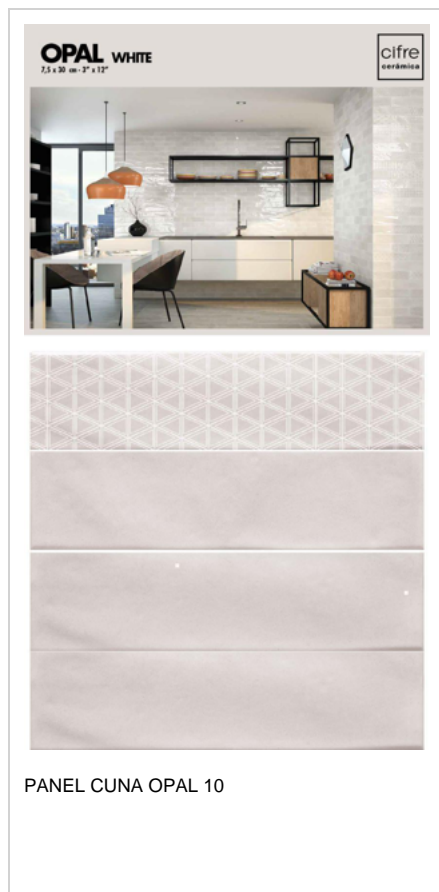

PANEL CUNA OPAL 07

OPAL SKY
7,5 x 30 cm - 3" x 12"

PANEL CUNA OPAL 08

OPAL MARINE
7,5 x 30 cm - 3" x 12"

PANEL CUNA OPAL 09

The image displays a product catalog for 'OPAL FRIOS' tiles. On the left, there are four photographs showing the tiles installed in various interior settings: a kitchen backsplash, a bathroom wall, a dining area, and a living room. The top-left photo includes the text 'OPAL' and 'PASTA BLANCA | WHITE BODY TILES'. Below the photos is a grid of 18 swatches, each representing a different color or pattern. The swatches are arranged in three columns and six rows. The first column shows solid colors: light beige, medium beige, dark beige, light blue, medium blue, and dark blue. The second column shows patterns: a light blue geometric pattern, a dark blue geometric pattern, a light grey geometric pattern, a dark grey geometric pattern, a light grey geometric pattern, and a dark grey geometric pattern. The third column shows solid colors: light grey, medium grey, dark grey, light black, medium black, and dark black. Each swatch has a small 'OPAL' logo and some technical specifications written below it.